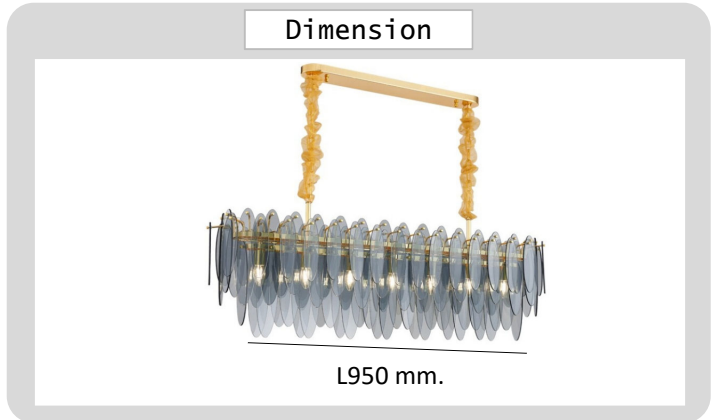

Project : _____
Approve : _____

**Product
Specification**

Product

Specification

PRODUCT CODE	: PE-400-R8693P-9LS
NAME	: PENDANT LAMP
BRAND	: ARTISAN LIGHTING PHUKET
MATERIAL	: METAL STEEL+GLASS
FINISHING	: GOLD+GLASS: SMOKY
LAMP TYPE	: LED E14x6
DIMENSION	: L950 mm.
REMARK	: LED NOT INCLUDED