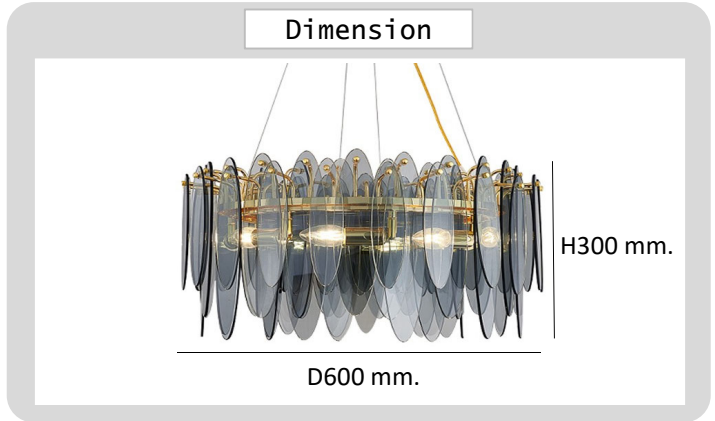

Project : _____

Approve : _____

**Product
Specification**

Product

Specification

PRODUCT CODE	:	PE-400-R8693P-6RS
NAME	:	PENDANT LAMP
BRAND	:	ARTISAN LIGHTING PHUKET
MATERIAL	:	METAL STEEL+GLASS
FINISHING	:	GOLD+GLASS : SMOKY
LAMP TYPE	:	LED E14x8
DIMENSION	:	D600xH300 mm.
REMARK	:	LED NOT INCLUDED