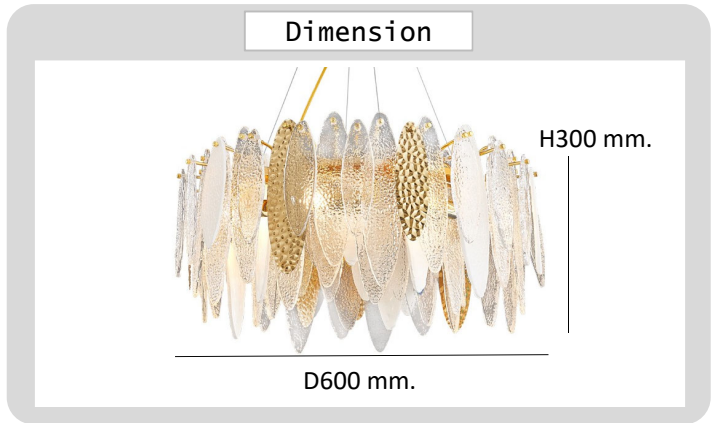

Project : _____

Approve : _____

**Product
Specification**

Product

Specification

PRODUCT CODE	:	PE-400-R8693P-6RC
NAME	:	PENDANT LAMP
BRAND	:	ARTISAN LIGHTING PHUKET
MATERIAL	:	METAL STEEL+GLASS
FINISHING	:	GOLD+GLASS: SAME AS PICTURE
LAMP TYPE	:	LED E14x8
DIMENSION	:	D600xH300 mm.
REMARK	:	LED NOT INCLUDED