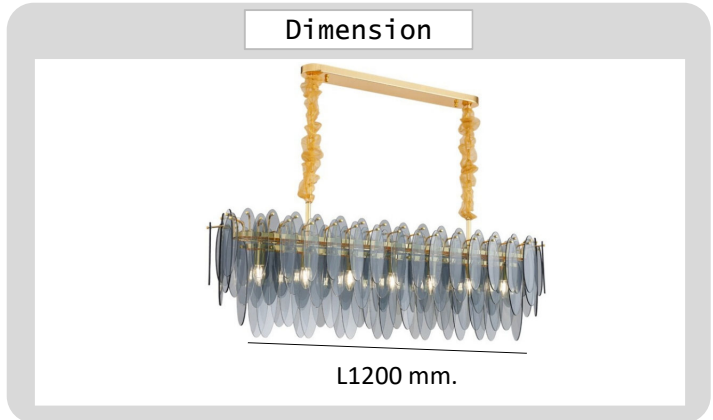

Project : _____

Approve : _____

**Product
Specification**

Product

Specification

PRODUCT CODE	: PE-400-R8693P-12LS
NAME	: PENDANT LAMP
BRAND	: ARTISAN LIGHTING PHUKET
MATERIAL	: METAL STEEL+GLASS
FINISHING	: GOLD+GLASS: SMOKY
LAMP TYPE	: LED E14x10
DIMENSION	: L1200 mm.
REMARK	: LED NOT INCLUDED