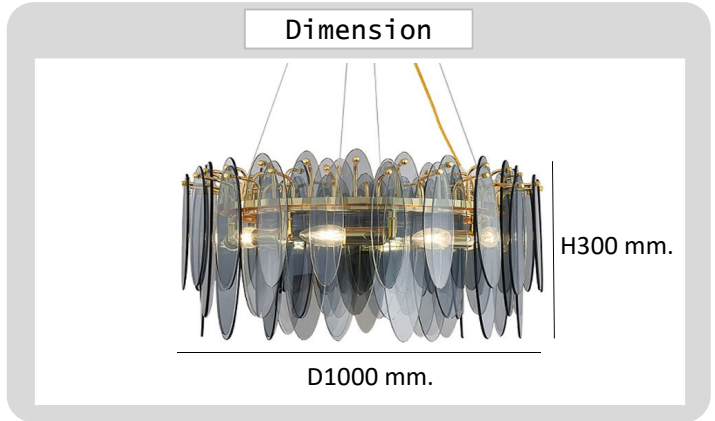

Project : _____

Approve : _____

**Product
Specification**

Product

Specification

| | | |
|---------------------|---|-------------------------|
| PRODUCT CODE | : | PE-400-R8693P-10RS |
| NAME | : | PENDANT LAMP |
| BRAND | : | ARTISAN LIGHTING PHUKET |
| MATERIAL | : | METAL STEEL+GLASS |
| FINISHING | : | GOLD+GLASS : SMOKY |
| LAMP TYPE | : | LED E14x14 |
| DIMENSION | : | D1000xH300 mm. |
| REMARK | : | LED NOT INCLUDED |