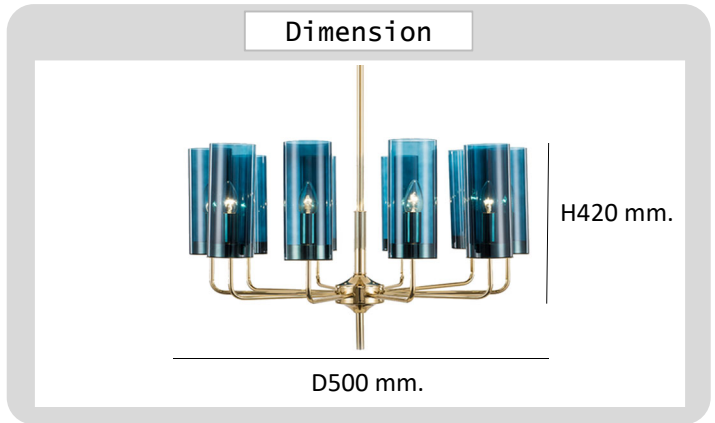

Project : _____

Approve : _____

**Product
Specification**

Product

Specification

PRODUCT CODE	:	PE-400-R8373P-6A
NAME	:	PENDANT LAMP
BRAND	:	ARTISAN LIGHTING PHUKET
MATERIAL	:	METAL STEEL+GLASS
FINISHING	:	GOLD+GLASS BLUE
LAMP TYPE	:	LED E14x6
DIMENSION	:	D500xH420 mm.
REMARK	:	LED NOT INCLUDED