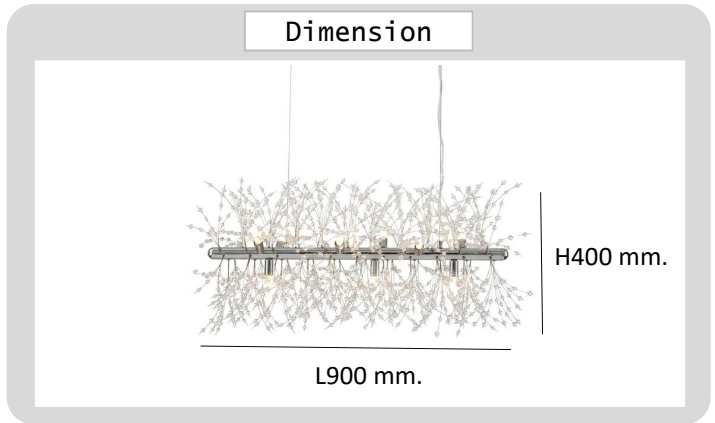

Project : _____

Approve : _____

**Product
Specification**

Product

Specification

PRODUCT CODE	: PE-400-R8360P-12L
NAME	: PENDANT LAMP
BRAND	: ARTISAN LIGHTING PHUKET
MATERIAL	: METAL STEEL+CRYSTAL
FINISHING	: GOLD+CHROME
LAMP TYPE	: LED G9x12
DIMENSION	: L900x400 mm.
REMARK	: LED NOT INCLUDED