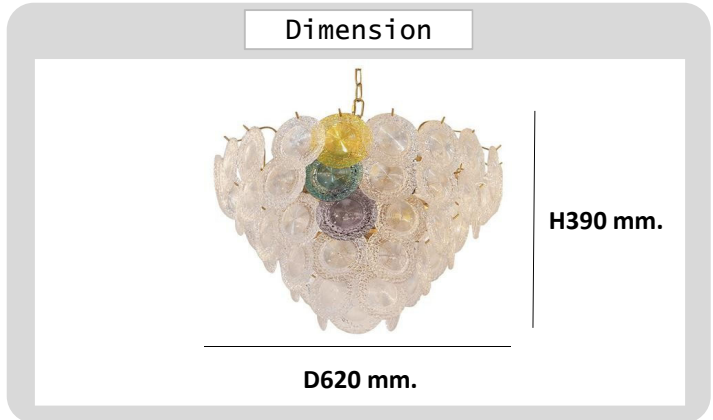

Project : _____
Approve : _____

Product Specification

Product

Specification

PRODUCT CODE	: PE-400-R8083P-6A
NAME	: PENDANT LAMP
BRAND	: ARTISAN LIGHTING PHUKET
MATERIAL	: METAL STEEL + GLASS
FINISHING	: BRASS
LAMP TYPE	: LED E14x12
DIMENSION	: D620xH390 mm.
REMARK	: LED NOT INCLUDED