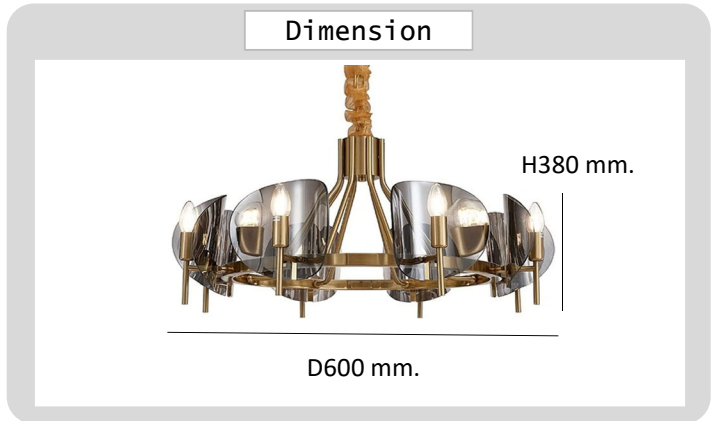

Project : _____
Approve : _____

Product Specification

Product

Specification

PRODUCT CODE	: PE-400-R8080P-6A
NAME	: PENDANT LAMP
BRAND	: ARTISAN LIGHTING PHUKET
MATERIAL	: METAL STEEL+GLASS
FINISHING	: BRASS
LAMP TYPE	: LED E14x6
DIMENSION	: D600xH380 mm.
REMARK	: LED NOT INCLUDED