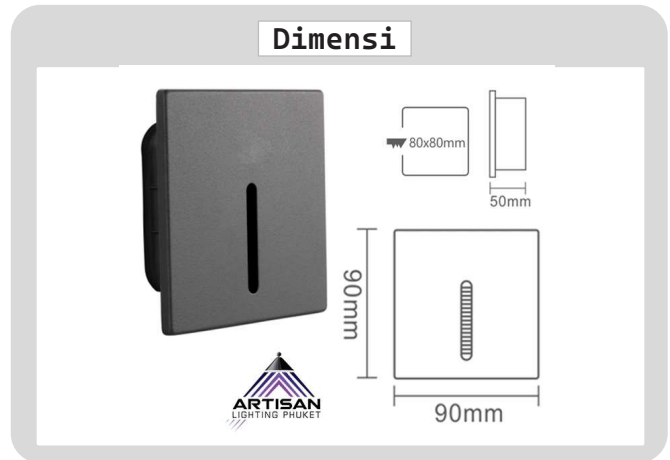

Product

Specification

HOUSING DETAILS

PRODUCT CODE	:	STEP-359-C901
NAME	:	STEPLIGHT OUTDOOR
BRAND	:	ARTISAN LIGHTING PHUKET
MATERIAL	:	DIE-CASTING ALUMINIUM
FINISHING	:	BLACK , WHITE
DIMENSION	:	L90 x W90 x H50 mm.
CUT OUT	:	80x80 mm.
MOUNTING DETAILS	:	RECESSED MOUNTING

LIGHT SOURCE

LAMP TYPE	:	LED COB 3W (LED BUILD-IN)
INPUT VOLTAGE	:	220V
POWER	:	3W
COLOR TEMPERATURE CCT	:	3000K
IP RATING	:	IP65 WATERPROOF

CONTROL INTERFACE

CONTROL GEAR	:	LED DRIVER BUILD-IN
REMARK	:	