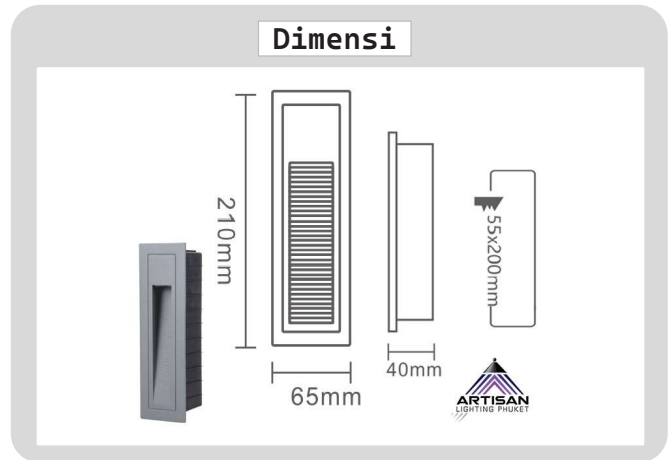

Product

Specification

HOUSING DETAILS

PRODUCT CODE	:	STEP-359-19S
NAME	:	STEPLIGHT OUTDOOR
BRAND	:	ARTISAN LIGHTING PHUKET
MATERIAL	:	DIE-CASTING ALUMINIUM
FINISHING	:	BLACK ,WHITE ,GRAY
DIMENSION	:	210x65xH40 mm.
CUT OUT	:	200×55 mm.
MOUNTING DETAILS	:	RECESSED MOUNTING

LIGHT SOURCE

LAMP TYPE	:	LED COB 3W (LED BUILD-IN)
INPUT VOLTAGE	:	220V
POWER	:	3W
COLOR TEMPERATURE CCT	:	3000K
IP RATING	:	IP65 WATERPROOF

CONTROL INTERFACE

CONTROL GEAR	:	LED DRIVER BUILD-IN
REMARK	:	