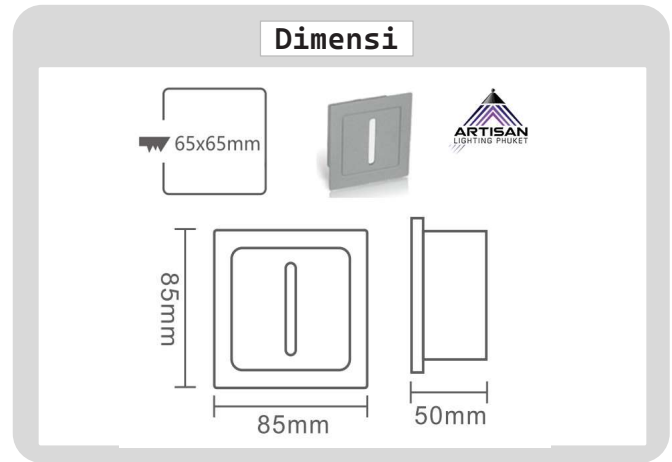

Product

Specification

HOUSING DETAILS

PRODUCT CODE	:	STEP-359-14
NAME	:	STEPLIGHT OUTDOOR
BRAND	:	ARTISAN LIGHTING PHUKET
MATERIAL	:	DIE-CASTING ALUMINIUM
FINISHING	:	BLACK ,WHITE ,GRAY
DIMENSION	:	L85xW85xH50 mm.
CUT OUT	:	65x65 mm.
MOUNTING DETAILS	:	RECESSED MOUNTING

LIGHT SOURCE

LAMP TYPE	:	LED COB 3W (LED BUILD-IN)
INPUT VOLTAGE	:	220V
POWER	:	3W
COLOR TEMPERATURE CCT	:	3000K
IP RATING	:	IP65 WATERPROOF

CONTROL INTERFACE

CONTROL GEAR	:	LED DRIVER BUILD-IN
REMARK	:	