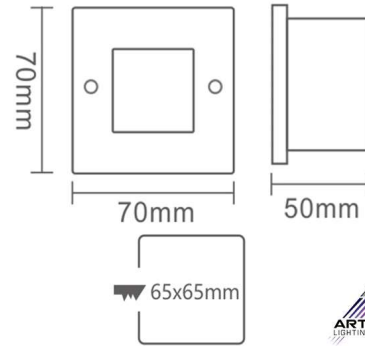

Product

Dimensi

Specification

HOUSING DETAILS

PRODUCT CODE	:	STEP-359-11B
NAME	:	STEPLIGHT OUTDOOR
BRAND	:	ARTISAN LIGHTING PHUKET
MATERIAL	:	STAINLESS STEEL
FINISHING	:	SILVER
DIMENSION	:	L70 x W70 x H50 mm.
CUT OUT	:	65x65 mm.
MOUNTING DETAILS	:	RECESSED MOUNTING

LIGHT SOURCE

LAMP TYPE	:	LED COB 3W (LED BUILD-IN)
INPUT VOLTAGE	:	220V
POWER	:	3W
COLOR TEMPERATURE CCT	:	3000K
IP RATING	:	IP65 WATERPROOF

CONTROL INTERFACE

CONTROL GEAR	:	LED DRIVER BUILD-IN
REMARK	:	