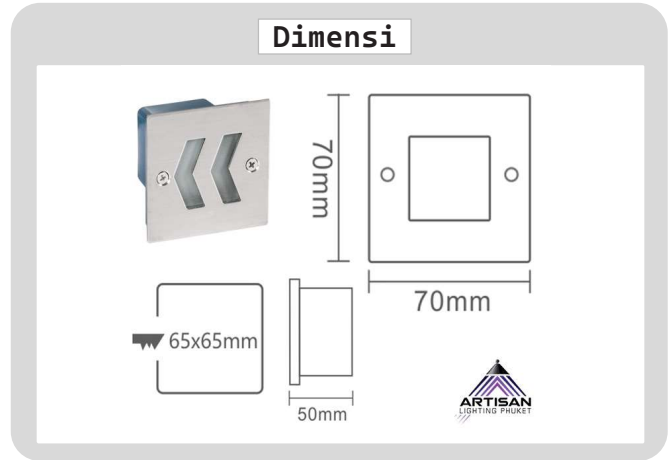

Product

Specification

HOUSING DETAILS

PRODUCT CODE	:	STEP-359-11A
NAME	:	STEPLIGHT OUTDOOR
BRAND	:	ARTISAN LIGHTING PHUKET
MATERIAL	:	STAINLESS STEEL
FINISHING	:	SILVER
DIMENSION	:	L70 x W70 x H50 mm.
CUT OUT	:	65x65 mm.
MOUNTING DETAILS	:	RECESSED MOUNTING

LIGHT SOURCE

LAMP TYPE	:	LED COB 2W (LED BUILD-IN)
INPUT VOLTAGE	:	220V
POWER	:	2W
COLOR TEMPERATURE CCT	:	3000K
IP RATING	:	IP65 WATERPROOF

CONTROL INTERFACE

CONTROL GEAR	:	LED DRIVER BUILD-IN
REMARK	:	