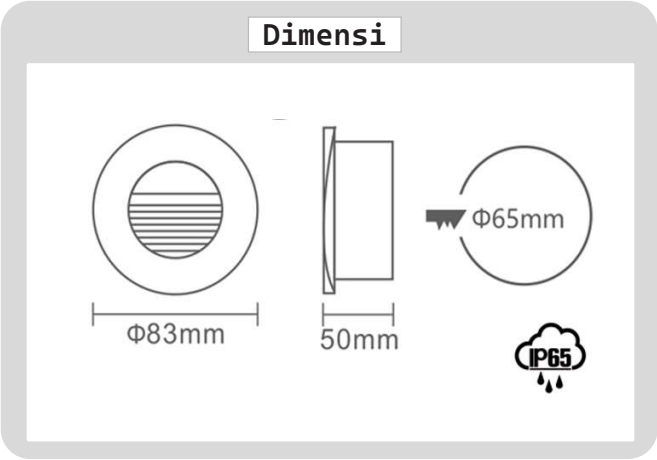

## Specification

### HOUSING DETAILS

PRODUCT CODE	:	STEP-359-08
NAME	:	STEPLIGHT OUTDOOR
BRAND	:	ARTISAN LIGHTING PHUKET
MATERIAL	:	DIE-CASTING ALUMINIUM
FINISHING	:	BLACK ,WHITE ,GRAY
DIMENSION	:	D83xH50 mm.
CUT OUT	:	D65 mm.
MOUNTING DETAILS	:	RECESSED MOUNTING