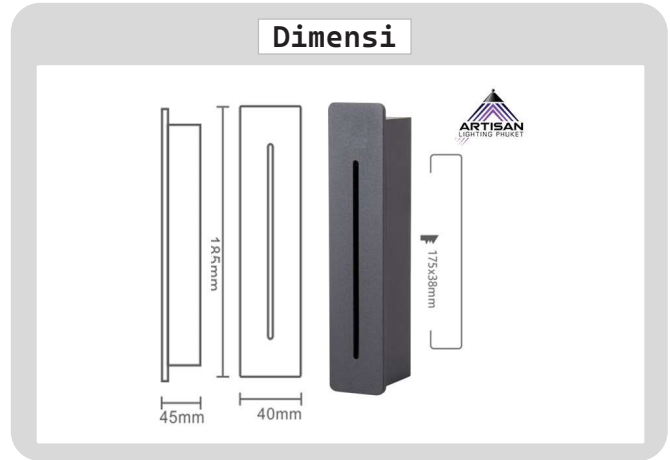

Product

Specification

HOUSING DETAILS

PRODUCT CODE	:	STEP-359-020C
NAME	:	STEPLIGHT OUTDOOR
BRAND	:	ARTISAN LIGHTING PHUKET
MATERIAL	:	DIE-CASTING ALUMINIUM
FINISHING	:	BLACK ,WHITE ,GRAY
DIMENSION	:	L185xW40xH84 mm.
CUT OUT	:	170x38x48 mm.
MOUNTING DETAILS	:	RECESSED MOUNTING

LIGHT SOURCE

LAMP TYPE	:	LED COB 3W (LED BUILD-IN)
INPUT VOLTAGE	:	220V
POWER	:	3W
COLOR TEMPERATURE CCT	:	3000K
IP RATING	:	IP65 WATERPROOF

CONTROL INTERFACE

CONTROL GEAR	:	LED DRIVER BUILD-IN
REMARK	: