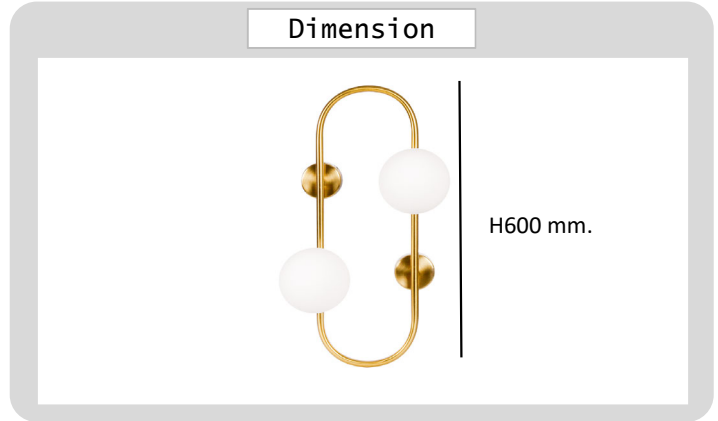

Project : _____

Approve : _____

**Product
Specification**

Product

Specification

PRODUCT CODE	:	WA-247-W2023-G9
NAME	:	WALL LAMP
BRAND	:	ARTISAN LIGHTING PHUKET
MATERIAL	:	STEEL OPAL GLASS
MATERIAL COLOR	:	GOLD
DIMENSION	:	W450 x L240 x H600 mm.
LAMP TYPE OPTION	:	G9x2
REMARK	:	LED BULB NOT INCLUDED