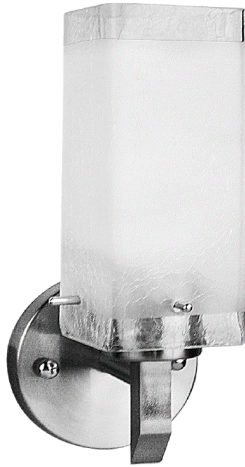

## Specification

PRODUCT CODE	:	WA-247-T942-E27
NAME	:	WALL LAMP BATHROOM
BRAND	:	ARTISAN LIGHTING PHUKET
MATERIAL	:	MATAL STEEL   GLASS
MATERIAL COLOR	:	SIVER   OPAL GLASS
INPUT VOLTAGE	:	220V
DIMENSION	:	D100 x L150 x H240 mm.
LAMP TYPE OPTION	:	E27 X 1
REMARK	:	LED BULB NOT INCLUDED