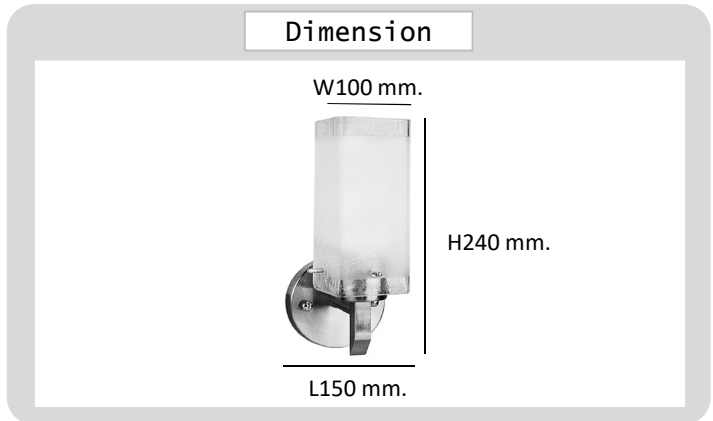

## Specification

PRODUCT CODE	:	WA-247-T942-E27
NAME	:	WALL LAMP BATHROOM
BRAND	:	ARTISAN LIGHTING PHUKET
MATERIAL	:	MATAL STEEL   GLASS
MATERIAL COLOR	:	SIVER   OPAL GLASS
INPUT VOLTAGE	:	220V
DIMENSION	:	D100 x L150 x H240 mm.
LAMP TYPE OPTION	:	E27 X 1
REMARK	:	LED BULB NOT INCLUDED