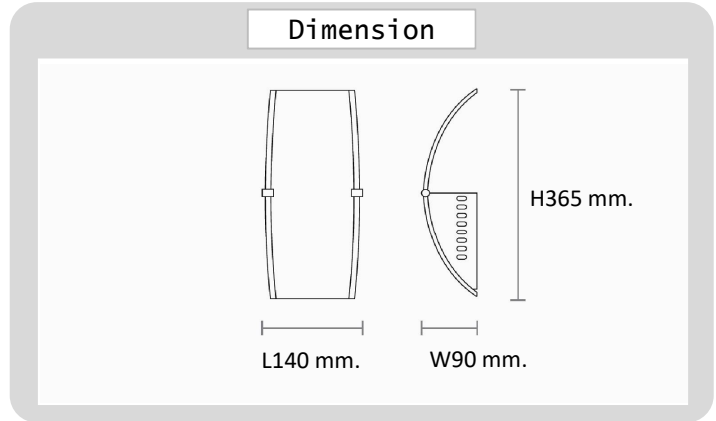

## Specification

PRODUCT CODE	:	WA-247-C015-E27
NAME	:	WALL LAMP BATHROOM
BRAND	:	ARTISAN LIGHTING PHUKET
MATERIAL	:	MATAL STEEL   GLASS
MATERIAL COLOR	:	SIVER   OPAL GLASS
INPUT VOLTAGE	:	220V
DIMENSION	:	W90 x L140 x H365 mm.
LAMP TYPE OPTION	:	E27 X 1
REMARK	:	LED BULB NOT INCLUDED