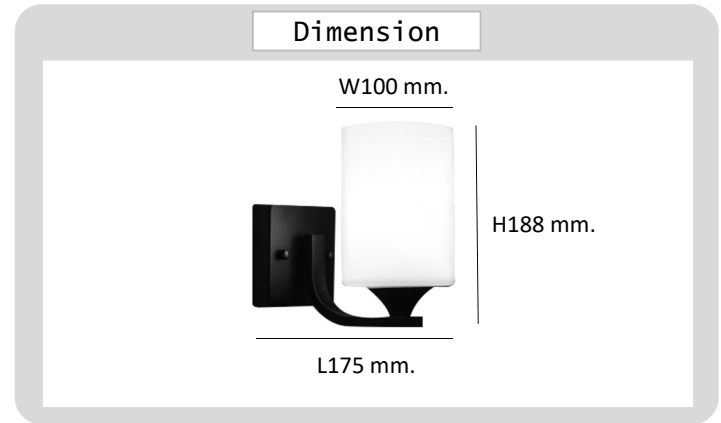

## Specification

PRODUCT CODE	:	WA-247-C003-E27
NAME	:	WALL LAMP BATHROOM
BRAND	:	ARTISAN LIGHTING PHUKET
MATERIAL	:	MATAL STEEL   GLASS
MATERIAL COLOR	:	BLACK   OPAL GLASS
INPUT VOLTAGE	:	220V
DIMENSION	:	D100 x L175 x H188 mm.
LAMP TYPE OPTION	:	E27 X 1
REMARK	:	LED BULB NOT INCLUDED