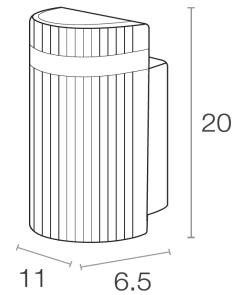

Project : _____
Approve : _____

Product Specification

Product

Dimension

Specification

PRODUCT CODE	:	WA-247-3201-E27
NAME	:	OUTDOOR WALL LAMP
BRAND	:	ARTISAN LIGHTING PHUKET
MATERIAL	:	DIE-CAST ALUMINUM+ GLASS
FINISHING	:	POWDER COATED BLACK
DIMENSION	:	W65 X L110 X H200 mm.
LAMP TYPE OPTION	:	E27 X 1
IP RATING	:	IP65
REMARK	:	LED BULB NOT INCLUDED