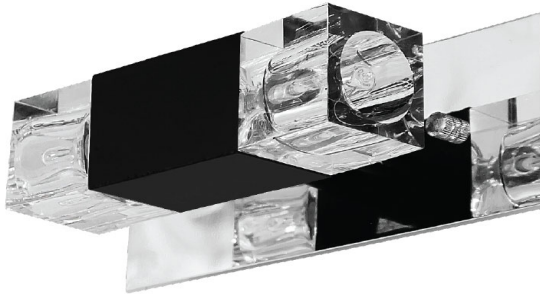

Project : _____

Approve : _____

Product Specification

Product

Specification

PRODUCT CODE	:	WA-247-08126-G4
NAME	:	WALL LAMP BATHROOM
BRAND	:	ARTISAN LIGHTING PHUKET
MATERIAL	:	MATAL STEEL CRYSTAL
MATERIAL COLOR	:	BLACK CLEAR GLASS
INPUT VOLTAGE	:	12V
CONTROL GEAR	:	LED DRIVER (INCLUDED)
DIMENSION	:	W105 x L220 mm x H80 mm.
LAMP TYPE OPTION	:	G4x2
REMARK	:	LED BULB NOT INCLUDED