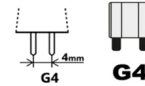

Project : _____

Approve : _____

Product Specification

Product

Specification

PRODUCT CODE	:	WA-247-08126-G4
NAME	:	WALL LAMP BATHROOM
BRAND	:	ARTISAN LIGHTING PHUKET
MATERIAL	:	MATAL STEEL CRYSTAL
MATERIAL COLOR	:	BLACK CLEAR GLASS
INPUT VOLTAGE	:	12V
CONTROL GEAR	:	LED DRIVER (INCLUDED)
DIMENSION	:	W105 x L220 mm x H80 mm.
LAMP TYPE OPTION	:	G4x2
REMARK	:	LED BULB NOT INCLUDED