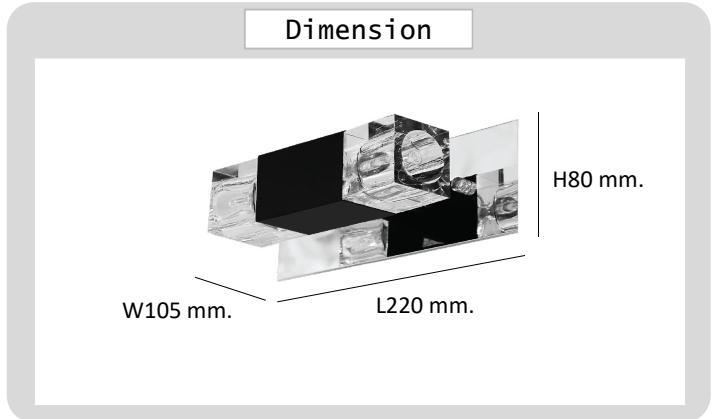

Project : _____

Approve : _____

Product Specification

Product

Specification

PRODUCT CODE	:	WA-247-08126-G4
NAME	:	WALL LAMP BATHROOM
BRAND	:	ARTISAN LIGHTING PHUKET
MATERIAL	:	MATAL STEEL CRYSTAL
MATERIAL COLOR	:	BLACK CLEAR GLASS
INPUT VOLTAGE	:	12V
CONTROL GEAR	:	LED DRIVER (INCLUDED)
DIMENSION	:	W105 x L220 mm x H80 mm.
LAMP TYPE OPTION	:	G4x2
REMARK	:	LED BULB NOT INCLUDED