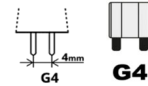

Project : _____
Approve : _____

Product Specification

Product

Specification

PRODUCT CODE	:	WA-247-08125-G4
NAME	:	WALL LAMP BATHROOM
BRAND	:	ARTISAN LIGHTING PHUKET
MATERIAL	:	STEEL CRYSTAL
MATERIAL COLOR	:	BLACK
INPUT VOLTAGE	:	12V
CONTROL GEAR	:	LED DRIVER (INCLUDED)
DIMENSION	:	W50 x L95 mm x H155 mm.
LAMP TYPE OPTION	:	G4x2
REMARK	:	LED BULB NOT INCLUDED