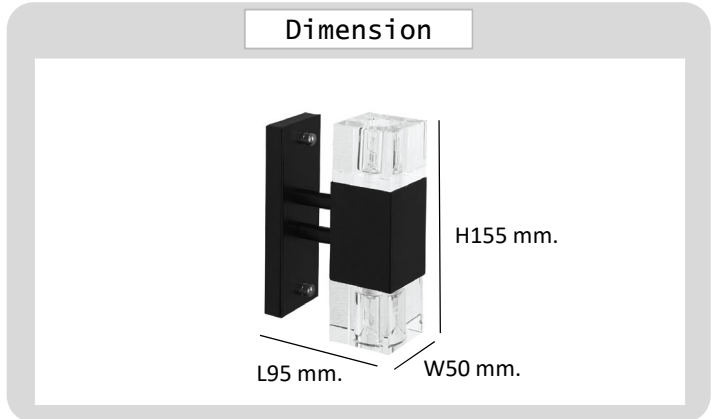

Project : _____
Approve : _____

Product Specification

Product

Specification

PRODUCT CODE	:	WA-247-08125-G4
NAME	:	WALL LAMP BATHROOM
BRAND	:	ARTISAN LIGHTING PHUKET
MATERIAL	:	STEEL CRYSTAL
MATERIAL COLOR	:	BLACK
INPUT VOLTAGE	:	12V
CONTROL GEAR	:	LED DRIVER (INCLUDED)
DIMENSION	:	W50 x L95 mm x H155 mm.
LAMP TYPE OPTION	:	G4x2
REMARK	:	LED BULB NOT INCLUDED