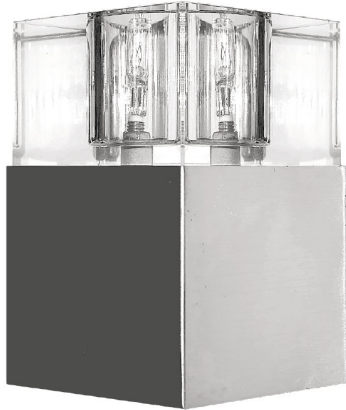

Project : _____
Approve : _____

Product Specification

Product

Specification

| | | |
|------------------|---|-------------------------|
| PRODUCT CODE | : | WA-247-08123-G4-1ST |
| NAME | : | WALL LAMP BATHROOM |
| BRAND | : | ARTISAN LIGHTING PHUKET |
| MATERIAL | : | STEEL CRYSTAL |
| MATERIAL COLOR | : | GRAY |
| INPUT VOLTAGE | : | 12V |
| CONTROL GEAR | : | LED DRIVER (INCLUDED) |
| DIMENSION | : | W70 x L70 x H115 mm. |
| LAMP TYPE OPTION | : | G4x1 |
| REMARK | : | LED BULB NOT INCLUDED |