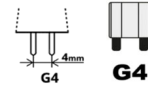

Project : _____
Approve : _____

Product Specification

Product

Specification

| | | |
|------------------|---|-------------------------|
| PRODUCT CODE | : | WA-247-08123-G4-1ST |
| NAME | : | WALL LAMP BATHROOM |
| BRAND | : | ARTISAN LIGHTING PHUKET |
| MATERIAL | : | STEEL CRYSTAL |
| MATERIAL COLOR | : | GRAY |
| INPUT VOLTAGE | : | 12V |
| CONTROL GEAR | : | LED DRIVER (INCLUDED) |
| DIMENSION | : | W70 x L70 x H115 mm. |
| LAMP TYPE OPTION | : | G4x1 |
| REMARK | : | LED BULB NOT INCLUDED |