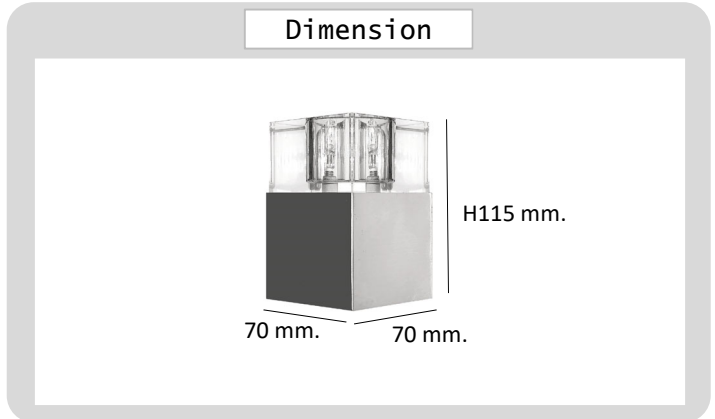

Project : _____
Approve : _____

Product Specification

Product

Specification

| | | |
|------------------|---|-------------------------|
| PRODUCT CODE | : | WA-247-08123-G4-1ST |
| NAME | : | WALL LAMP BATHROOM |
| BRAND | : | ARTISAN LIGHTING PHUKET |
| MATERIAL | : | STEEL CRYSTAL |
| MATERIAL COLOR | : | GRAY |
| INPUT VOLTAGE | : | 12V |
| CONTROL GEAR | : | LED DRIVER (INCLUDED) |
| DIMENSION | : | W70 x L70 x H115 mm. |
| LAMP TYPE OPTION | : | G4x1 |
| REMARK | : | LED BULB NOT INCLUDED |