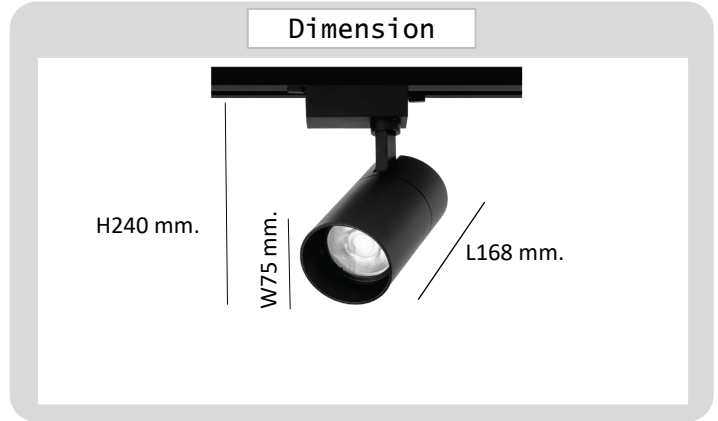

Project : _____

Approve : _____

**Product
Specification**

Product

>90
CRI

170
265V

Specification

PRODUCT CODE	:	SP-247-930A-30W
NAME	:	LED TRACK LIGHT.
BRAND	:	ARTISAN LIGHTING PHUKET
MATERIAL	:	ALUMINUM+PC OPTICAL LENS
FINISHING	:	BLACK , WHITE
LAMP TYPE	:	LED COB BUILD IN
CONTROL GEAR	:	LED DRIVER (INCLUDED)
INPUT VOLTAGE	:	220V
POWER	:	30W
CCT	:	3000K , 4000K , 6500K
DIMENSION	:	75 x 168 x 240 mm.
CRI RATING	:	CRI 90
BEAM ANGLE	:	24D
LUMEN	:	2550 Lm
IP RATING	:	IP20
REMARK	:	