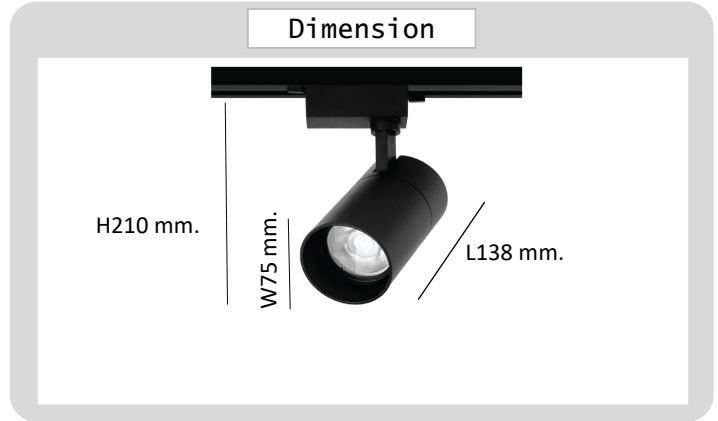

Project : _____
Approve : _____

Product Specification

Product

>90
CRI

170
265V

Specification

PRODUCT CODE	:	SP-247-930A-20W
NAME	:	LED TRACK LIGHT.
BRAND	:	ARTISAN LIGHTING PHUKET
MATERIAL	:	ALUMINUM+PC OPTICAL LENS
FINISHING	:	BLACK , WHITE
LAMP TYPE	:	LED COB BUILD IN
CONTROL GEAR	:	LED DRIVER (INCLUDED)
INPUT VOLTAGE	:	220V
POWER	:	20W
CCT	:	3000K , 4000K
DIMENSION	:	75 x 138 x 210 mm.
CRI RATING	:	CRI 90
BEAM ANGLE	:	24D
LUMEN	:	1700 Lm
IP RATING	:	IP20
REMARK	:	