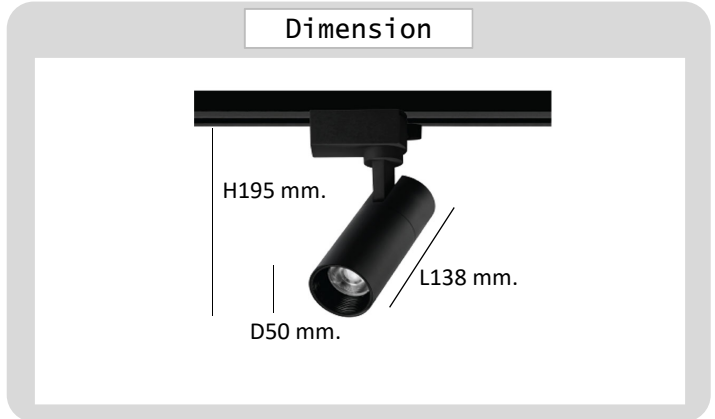

Project : _____

Approve : _____

**Product
Specification**

Product

>90
CRI

170V
265V

Specification

PRODUCT CODE	:	SP-247-930A-10W
NAME	:	LED TRACK LIGHT.
BRAND	:	ARTISAN LIGHTING PHUKET
MATERIAL	:	ALUMINUM+PC OPTICAL LENS
FINISHING	:	BLACK , WHITE
LAMP TYPE	:	LED COB BUILD IN
CONTROL GEAR	:	LED DRIVER (INCLUDED)
INPUT VOLTAGE	:	220V
POWER	:	10W
CCT	:	3000K , 4000K
DIMENSION	:	50 x 138 x 195 mm.
CRI RATING	:	CRI 90
BEAM ANGLE	:	24D
LUMEN	:	850 Lm
IP RATING	:	IP20
REMARK	:	