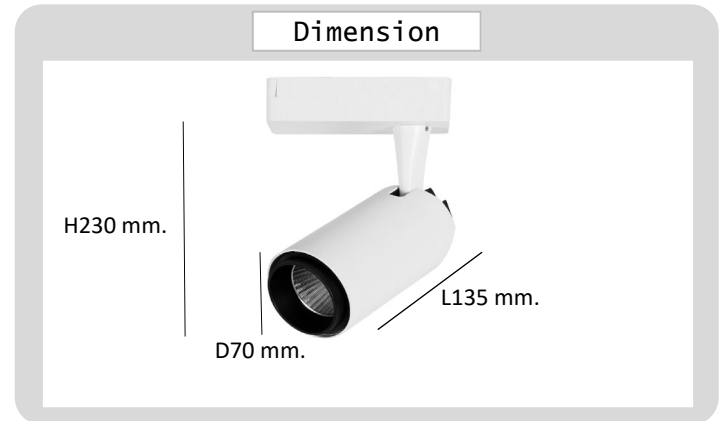

Project : _____
Approve : _____

**Product
Specification**

Product

Specification

PRODUCT CODE	:	SP-247-912A-12W
NAME	:	LED TRACK LIGHT.
BRAND	:	ARTISAN LIGHTING PHUKET
MATERIAL	:	ALUMINUM
FINISHING	:	BLACK , WHITE
LAMP TYPE	:	LED COB BUILD IN
CONTROL GEAR	:	LED DRIVER (INCLUDED)
INPUT VOLTAGE	:	220V
POWER	:	12W
CCT	:	3000K
DIMENSION	:	70 x 135 x 230 mm.
CRI RATING	:	CRI 80
LUMEN	:	960 Lm
REMARK	:	