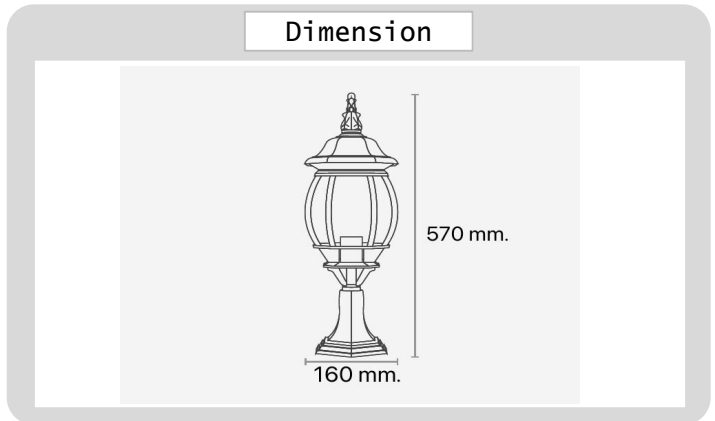

### Specification

PRODUCT CODE	:	POLE-247-5003S1-E27-BK
NAME	:	POST LIGHT OUTDOOR
BRAND	:	ARTISAN LIGHTING PHUKET
MATERIAL	:	DIE-CAST ALUMINIUM + GLASS
MATERIAL COLOR	:	BLACK
INPUT VOLTAGE	:	220V
DIMENSION	:	D160x H570 mm.
LAMP TYPE OPTION	:	E27x1
IP RATING	:	IP44
REMARK	:	LED BULB NOT INCLUDED