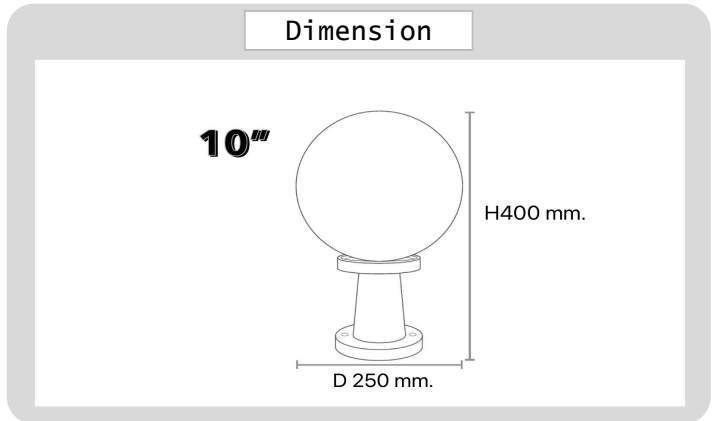

Project : _____
Approve : _____

Product Specification

Product

Specification

PRODUCT CODE	:	POLE-247-1826S-10-E27
NAME	:	POST LIGHT OUTDOOR
BRAND	:	ARTISAN LIGHTING PHUKET
MATERIAL	:	PMMA
MATERIAL COLOR	:	OPAL GLASS + BLACK BASE
INPUT VOLTAGE	:	220V
DIMENSION	:	D250 x H400 mm.
LAMP TYPE OPTION	:	E27x1
IP RATING	:	IP44
REMARK	:	LED BULB NOT INCLUDED