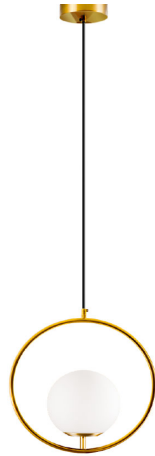

Project : _____

Approve : _____

Product Specification

Product

Specification

PRODUCT CODE	:	PE-247-P902-E27
NAME	:	PENDANT LAMP
BRAND	:	ARTISAN LIGHTING PHUKET
MATERIAL	:	MATAL STEEL ,OPAL GLASS
MATERIAL COLOR	:	GOLD ,OPAL GLASS
INPUT VOLTAGE	:	220V
DIMENSION	:	D300 x H1500mm.
LAMP TYPE OPTION	:	E27 x 1
REMARK	:	LED BULB NOT INCLUDED