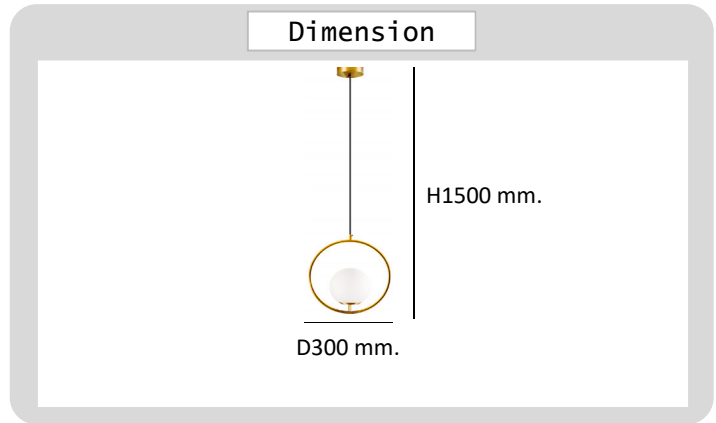

Project : _____

Approve : _____

Product Specification

Product

Specification

PRODUCT CODE	:	PE-247-P902-E27
NAME	:	PENDANT LAMP
BRAND	:	ARTISAN LIGHTING PHUKET
MATERIAL	:	MATAL STEEL ,OPAL GLASS
MATERIAL COLOR	:	GOLD ,OPAL GLASS
INPUT VOLTAGE	:	220V
DIMENSION	:	D300 x H1500mm.
LAMP TYPE OPTION	:	E27 x 1
REMARK	:	LED BULB NOT INCLUDED