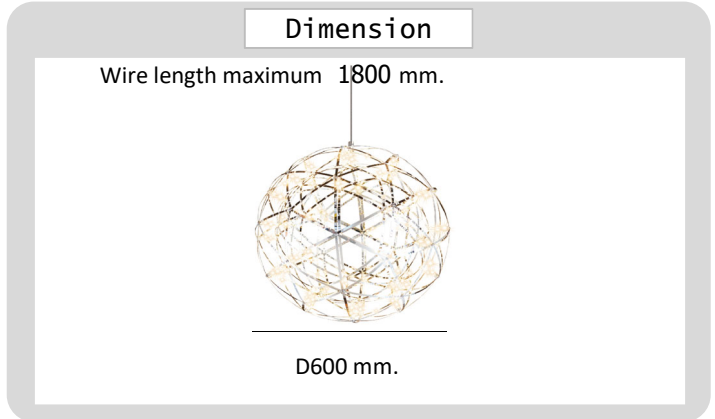

Project : _____

Approve : _____

**Product
Specification**

Product

Specification

PRODUCT CODE	:	PE-247-P799-18W-600
NAME	:	PENDANT LAMP
BRAND	:	ARTISAN LIGHTING PHUKET
MATERIAL	:	ALUMINUM , LED
MATERIAL COLOR	:	SIVER
LAMP TYPE	:	LED BUILD IN
GEAR CONTROL	:	LED DRIVER INCLUDED
INPUT VOLTAGE	:	220V , 240V
POWER	:	18W
CCT	:	3000K
DIMENSION	:	D600 mm.
CRI RATING	:	CRI 80
BEAM ANGLE	:	270
LUMEN	:	1350M
PERIOD OF USE	:	20,000Hrs
REMARK	:	