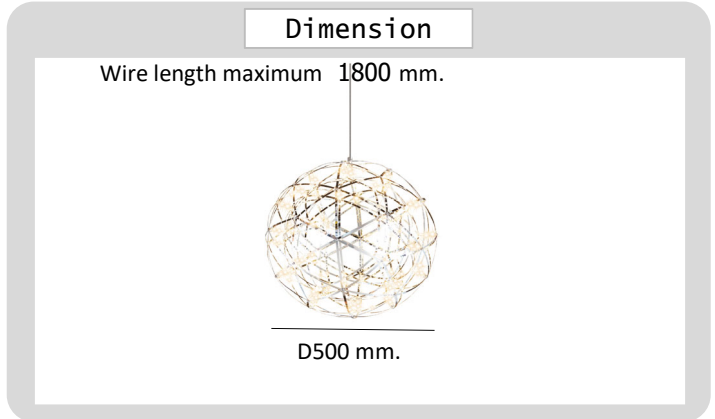

Project : _____

Approve : _____

**Product
Specification**

Product

Specification

PRODUCT CODE	:	PE-247-P799-18W-500
NAME	:	PENDANT LAMP
BRAND	:	ARTISAN LIGHTING PHUKET
MATERIAL	:	ALUMINUM , LED
MATERIAL COLOR	:	SIVER
LAMP TYPE	:	LED BUILD IN
GEAR CONTROL	:	LED DRIVER INCLUDED
INPUT VOLTAGE	:	220V , 240V
POWER	:	18W
CCT	:	3000K
DIMENSION	:	D500 mm.
CRI RATING	:	CRI 80
BEAM ANGLE	:	270
LUMEN	:	1350M
PERIOD OF USE	:	20,000Hrs
REMARK	:	