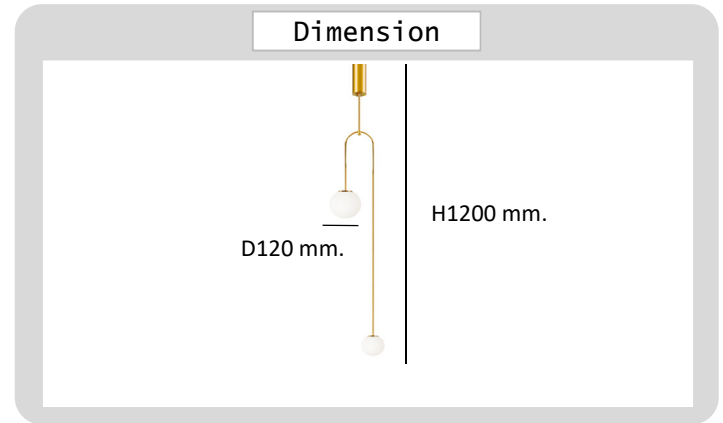

Project : _____

Approve : _____

**Product
Specification**

Product

Specification

PRODUCT CODE	:	PE-247-P2053-G9
NAME	:	PENDANT LAMP
BRAND	:	ARTISAN LIGHTING PHUKET
MATERIAL	:	MATAL STEEL ,OPAL GLASS
MATERIAL COLOR	:	GOLD ,OPAL GLASS
INPUT VOLTAGE	:	12V
DIMENSION	:	D120 x L280 x H1200 mm.
LAMP TYPE OPTION	:	G9 x 2
REMARK	:	LED BULB NOT INCLUDED