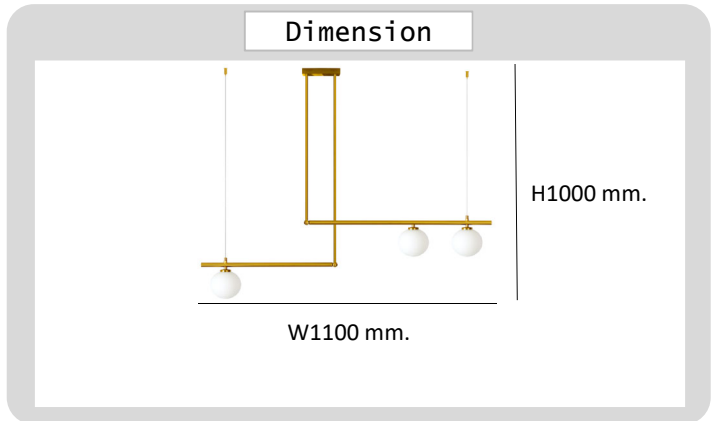

Product

Specification

PRODUCT CODE	:	PE-247-P2039-G9-3
NAME	:	PENDANT LAMP
BRAND	:	ARTISAN LIGHTING PHUKET
MATERIAL	:	MATAL STEEL ,OPAL GLASS
MATERIAL COLOR	:	GOLD ,OPAL GLASS
INPUT VOLTAGE	:	12V
DIMENSION	:	W1100 x H1000 mm.
LAMP TYPE OPTION	:	G9 x 3
REMARK	:	LED BULB NOT INCLUDED