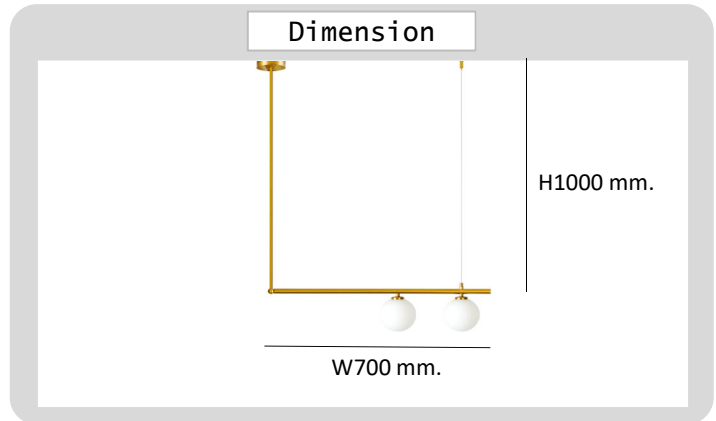

## Specification

PRODUCT CODE	:	PE-247-P2039-G9-2
NAME	:	PENDANT LAMP
BRAND	:	ARTISAN LIGHTING PHUKET
MATERIAL	:	MATAL STEEL ,OPAL GLASS
MATERIAL COLOR	:	GOLD ,OPAL GLASS
INPUT VOLTAGE	:	12V
DIMENSION	:	W700 x H1000 mm.
LAMP TYPE OPTION	:	G9 x 2
REMARK	:	LED BULB NOT INCLUDED