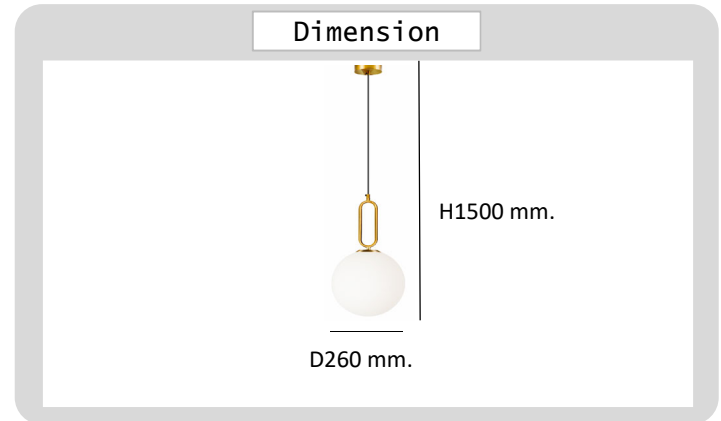

Project : _____

Approve : _____

Product Specification

Product

Specification

PRODUCT CODE	:	PE-247-P1201-E27
NAME	:	PENDANT LAMP
BRAND	:	ARTISAN LIGHTING PHUKET
MATERIAL	:	MATAL STEEL ,OPAL GLASS
MATERIAL COLOR	:	GOLD ,OPAL GLASS
INPUT VOLTAGE	:	220V
DIMENSION	:	D260 x H1500 mm.
LAMP TYPE OPTION	:	E27 x 1
REMARK	:	LED BULB NOT INCLUDED