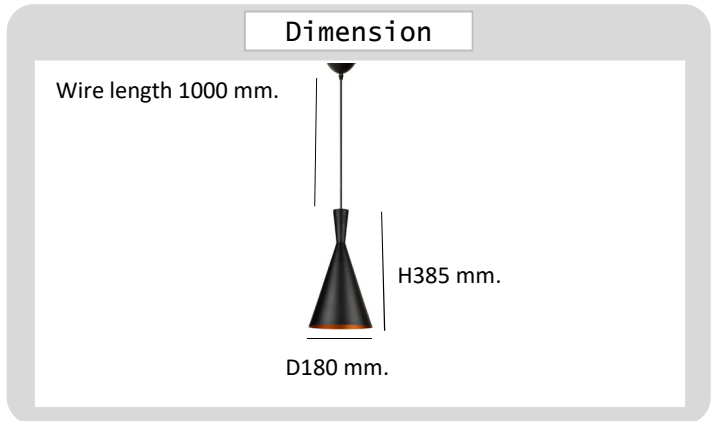

### Specification

PRODUCT CODE	:	PE-247-P030-E27
NAME	:	PENDANT LAMP
BRAND	:	ARTISAN LIGHTING PHUKET
MATERIAL	:	ALUMINUM
MATERIAL COLOR	:	BLACK
INPUT VOLTAGE	:	220V
DIMENSION	:	D180 x H385 mm.
LAMP TYPE OPTION	:	E27 x 1
REMARK	:	LED BULB NOT INCLUDED