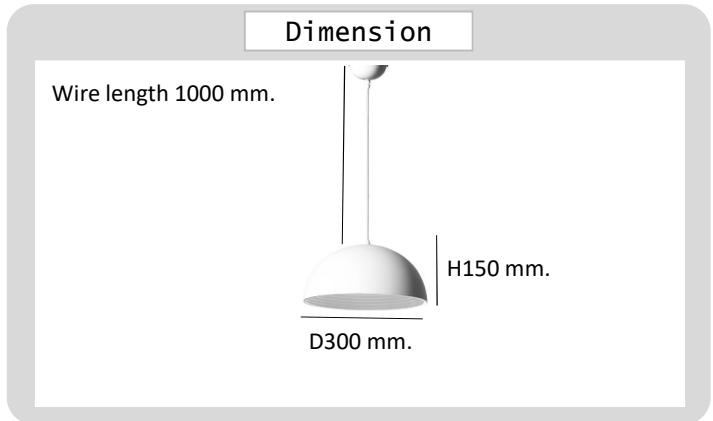

### Specification

PRODUCT CODE	:	PE-247-P026-E27
NAME	:	PENDANT LAMP
BRAND	:	ARTISAN LIGHTING PHUKET
MATERIAL	:	ALUMINUM
MATERIAL COLOR	:	WHITE
INPUT VOLTAGE	:	220V
DIMENSION	:	D300 x H150 mm.
LAMP TYPE OPTION	:	E27 x 1
REMARK	:	LED BULB NOT INCLUDED