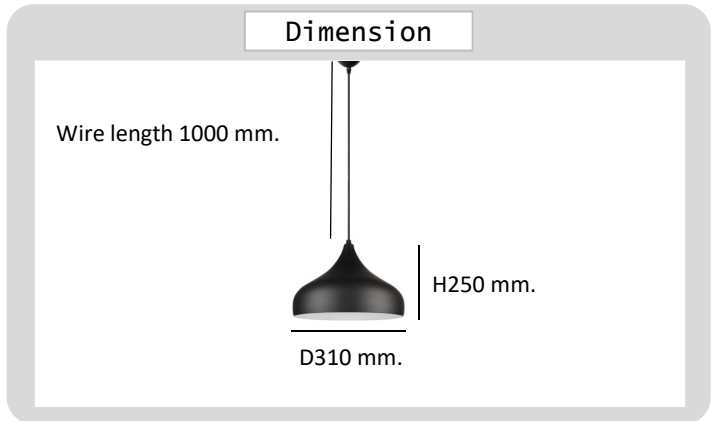

Project : _____

Approve : _____

Product Specification

Product

Specification

PRODUCT CODE	:	PE-247-P020-E27
NAME	:	PENDANT LAMP
BRAND	:	ARTISAN LIGHTING PHUKET
MATERIAL	:	ALUMINUM
MATERIAL COLOR	:	BLACK
INPUT VOLTAGE	:	220V
DIMENSION	:	D310 x H250 mm.
LAMP TYPE OPTION	:	E27 x 1
REMARK	:	LED BULB NOT INCLUDED