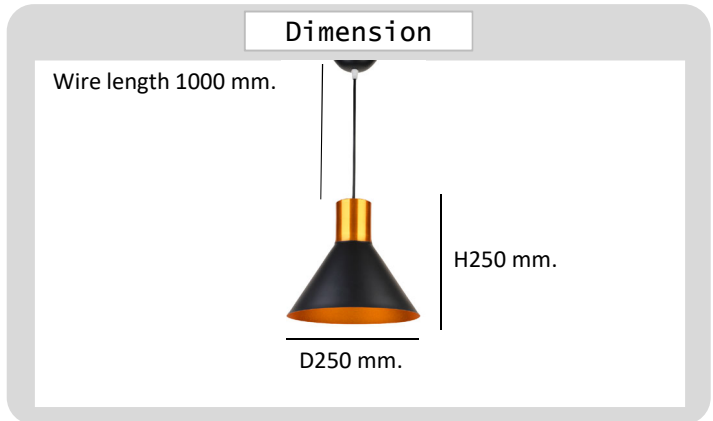

### Specification

PRODUCT CODE	:	PE-247-P012-E27
NAME	:	PENDANT LAMP
BRAND	:	ARTISAN LIGHTING PHUKET
MATERIAL	:	ALUMINUM
MATERIAL COLOR	:	BLACK
INPUT VOLTAGE	:	220V
DIMENSION	:	D250 x H250 mm.
LAMP TYPE OPTION	:	E27 x 1
REMARK	:	LED BULB NOT INCLUDED