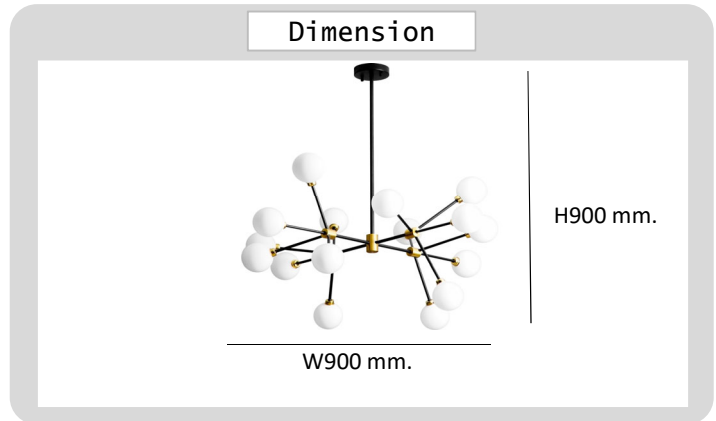

Product

Specification

PRODUCT CODE	:	PE-247-9128-G9
NAME	:	PENDANT LAMP
BRAND	:	ARTISAN LIGHTING PHUKET
MATERIAL	:	MATAL STEEL ,OPAL GLASS
MATERIAL COLOR	:	GOLD ,OPAL GLASS
INPUT VOLTAGE	:	12V
DIMENSION	:	W900 x L900 x H900 mm.
LAMP TYPE OPTION	:	G9 x 16
REMARK	:	LED BULB NOT INCLUDED