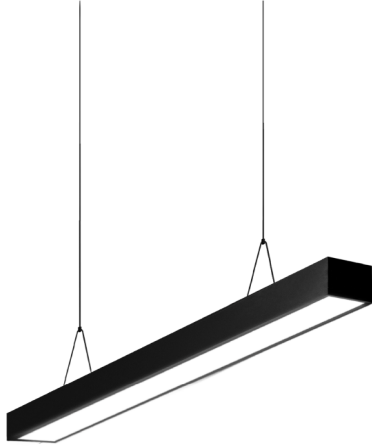

Project : _____
Approve : _____

Product Specification

Product

Specification

PRODUCT CODE	:	PE-247-2T8120
NAME	:	PENDANT LAMP
BRAND	:	ARTISAN LIGHTING PHUKET
MATERIAL	:	METAL STEEL + POLYSTYRENE
MATERIAL COLOR	:	BLACK
INPUT VOLTAGE	:	220V
ADJUSTABLE	:	NO
DIMENSION	:	W120 x L1240 x H70 mm.
LAMP TYPE OPTION	:	T8 x2
REMARK	:	LED BULB NOT INCLUDED