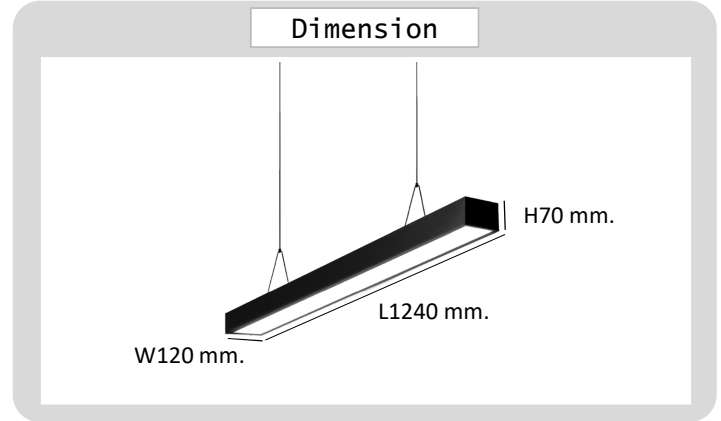

Project : _____
Approve : _____

Product Specification

Product

Specification

PRODUCT CODE	:	PE-247-2T8120
NAME	:	PENDANT LAMP
BRAND	:	ARTISAN LIGHTING PHUKET
MATERIAL	:	METAL STEEL + POLYSTYRENE
MATERIAL COLOR	:	BLACK
INPUT VOLTAGE	:	220V
ADJUSTABLE	:	NO
DIMENSION	:	W120 x L1240 x H70 mm.
LAMP TYPE OPTION	:	T8 x2
REMARK	:	LED BULB NOT INCLUDED