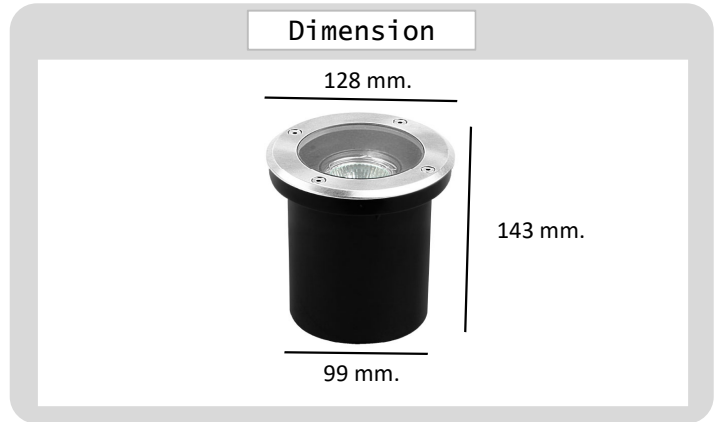

Project : _____

Approve : _____

**Product
Specification**

Product

IP67

Specification

PRODUCT CODE	:	IN-247-6601B-MR16
NAME	:	IN GROUND UPLIGHT
BRAND	:	ARTISAN LIGHTING PHUKET
MATERIAL	:	STAINLESS TEMPERED GLASS
MATERIAL COLOR	:	SILVER
INPUT VOLTAGE	:	12V , 220V
DIMENSION	:	D128 x 99 x H143 mm.
CUT OUT	:	124 mm.
LAMP TYPE OPTION	:	MR16 (GU5.3) x1
IP RATING	:	IP67
REMARK	:	LED BULB NOT INCLUDED