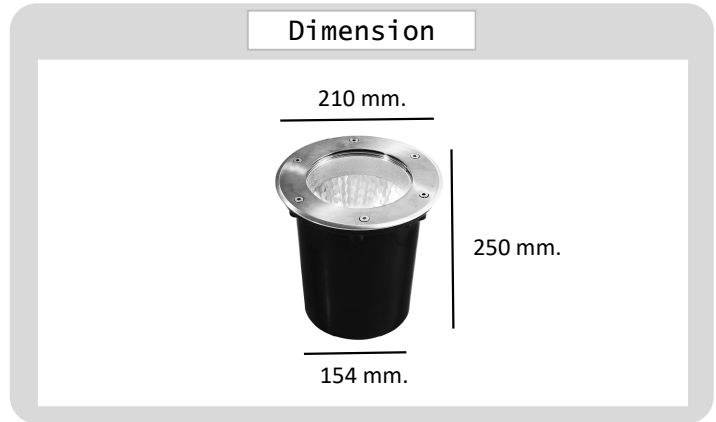

Project : _____

Approve : _____

**Product
Specification**

Product

Specification

PRODUCT CODE	:	IN-247-6581B-E27
NAME	:	IN GROUND UPLIGHT
BRAND	:	ARTISAN LIGHTING PHUKET
MATERIAL	:	STAINLESS TEMPERED GLASS
MATERIAL COLOR	:	SILVER
INPUT VOLTAGE	:	220V
DIMENSION	:	D210x 154 x H250 mm.
CUT OUT	:	200 mm.
LAMP TYPE OPTION	:	E27x1
IP RATING	:	IP67
REMARK	:	LED BULB NOT INCLUDED