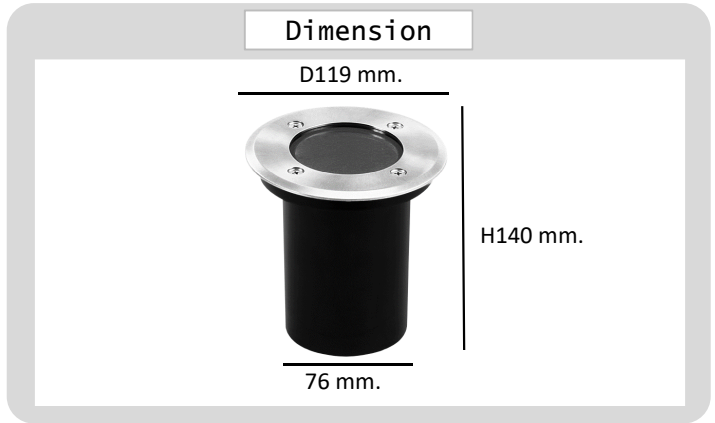

Project : _____
Approve : _____

Product Specification

Product

IP67

Specification

PRODUCT CODE	:	IN-247-6554B-MR16
NAME	:	IN GROUND UPLIGHT
BRAND	:	ARTISAN LIGHTING PHUKET
MATERIAL	:	STAINLESS I TEMPERED GLASS
MATERIAL COLOR	:	SILVER
INPUT VOLTAGE	:	12V , 220V
DIMENSION	:	D119 x 76 x H140 mm.
CUT OUT	:	100 mm.
LAMP TYPE OPTION	:	MR16 (GU5.3) x1
IP RATING	:	IP67
REMARK	:	LED BULB NOT INCLUDED