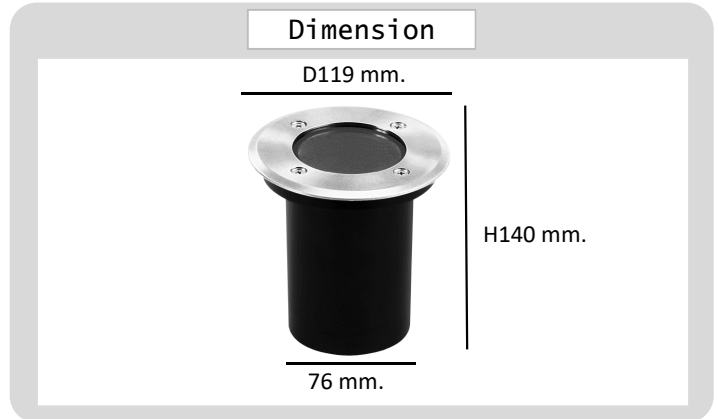

Project : _____
Approve : _____

**Product
Specification**

Product

IP67

Specification

PRODUCT CODE	:	IN-247-6554B-GU10
NAME	:	IN GROUND UPLIGHT
BRAND	:	ARTISAN LIGHTING PHUKET
MATERIAL	:	STAINLESS TEMPERED GLASS
MATERIAL COLOR	:	SILVER
INPUT VOLTAGE	:	220V
DIMENSION	:	D119 x 76 x H140 mm.
CUT OUT	:	100 mm.
LAMP TYPE OPTION	:	GU10x1
IP RATING	:	IP67
REMARK	:	LED BULB NOT INCLUDED