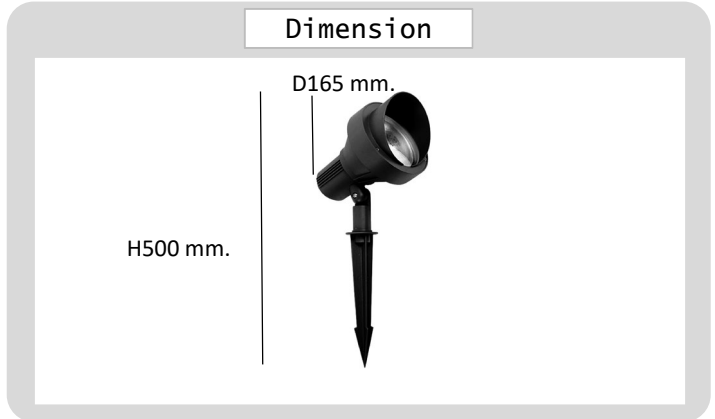

Project : _____
Approve : _____

**Product
Specification**

Product

Specification

PRODUCT CODE : FL-247-5783-E27 PAR38
NAME : FLOOD LIGHT
BRAND : ARTISAN LIGHTING PHUKET
MATERIAL : DIE-CAST ALUMINIUM
MATERIAL COLOR : BLACK
INPUT VOLTAGE : 220V
DIMENSION : D165 x H500 mm.
LAMP TYPE OPTION : E27 PAR38 x 1
IP RATING : IP65
REMARK : LED BULB NOT INCLUDED