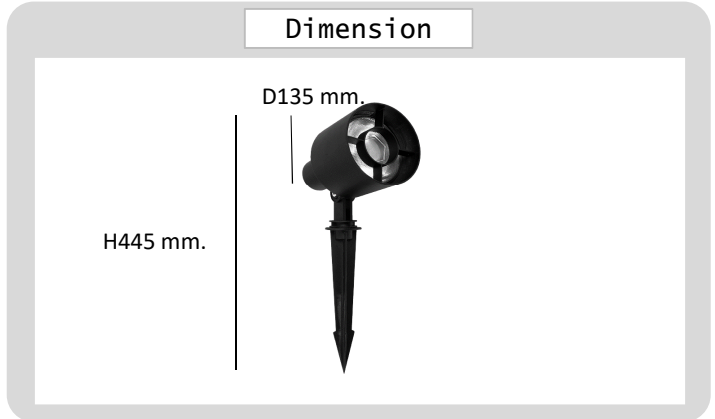

Project : _____
Approve : _____

**Product
Specification**

Product

Specification

PRODUCT CODE : FL-247-5761-E27 PAR38
NAME : FLOOD LIGHT
BRAND : ARTISAN LIGHTING PHUKET
MATERIAL : DIE-CAST ALUMINIUM
MATERIAL COLOR : BLACK
INPUT VOLTAGE : 220V
DIMENSION : D135 x H445 mm.
LAMP TYPE OPTION : E27 PAR38 x 1
IP RATING : IP65
REMARK : LED BULB NOT INCLUDED