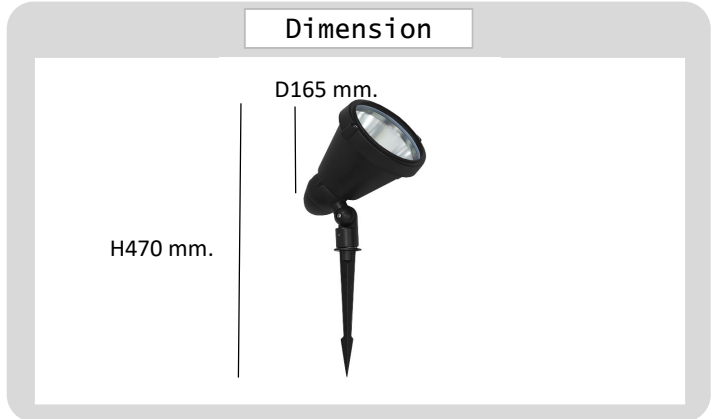

Project : _____
Approve : _____

**Product
Specification**

Product

Specification

PRODUCT CODE : FL-247-5702-E27 PAR38
NAME : FLOOD LIGHT
BRAND : ARTISAN LIGHTING PHUKET
MATERIAL : DIE-CAST ALUMINIUM
MATERIAL COLOR : BLACK
INPUT VOLTAGE : 220V
DIMENSION : D165 x H470 mm.
LAMP TYPE OPTION : E27 PAR38 x 1
IP RATING : IP65
REMARK : LED BULB NOT INCLUDED